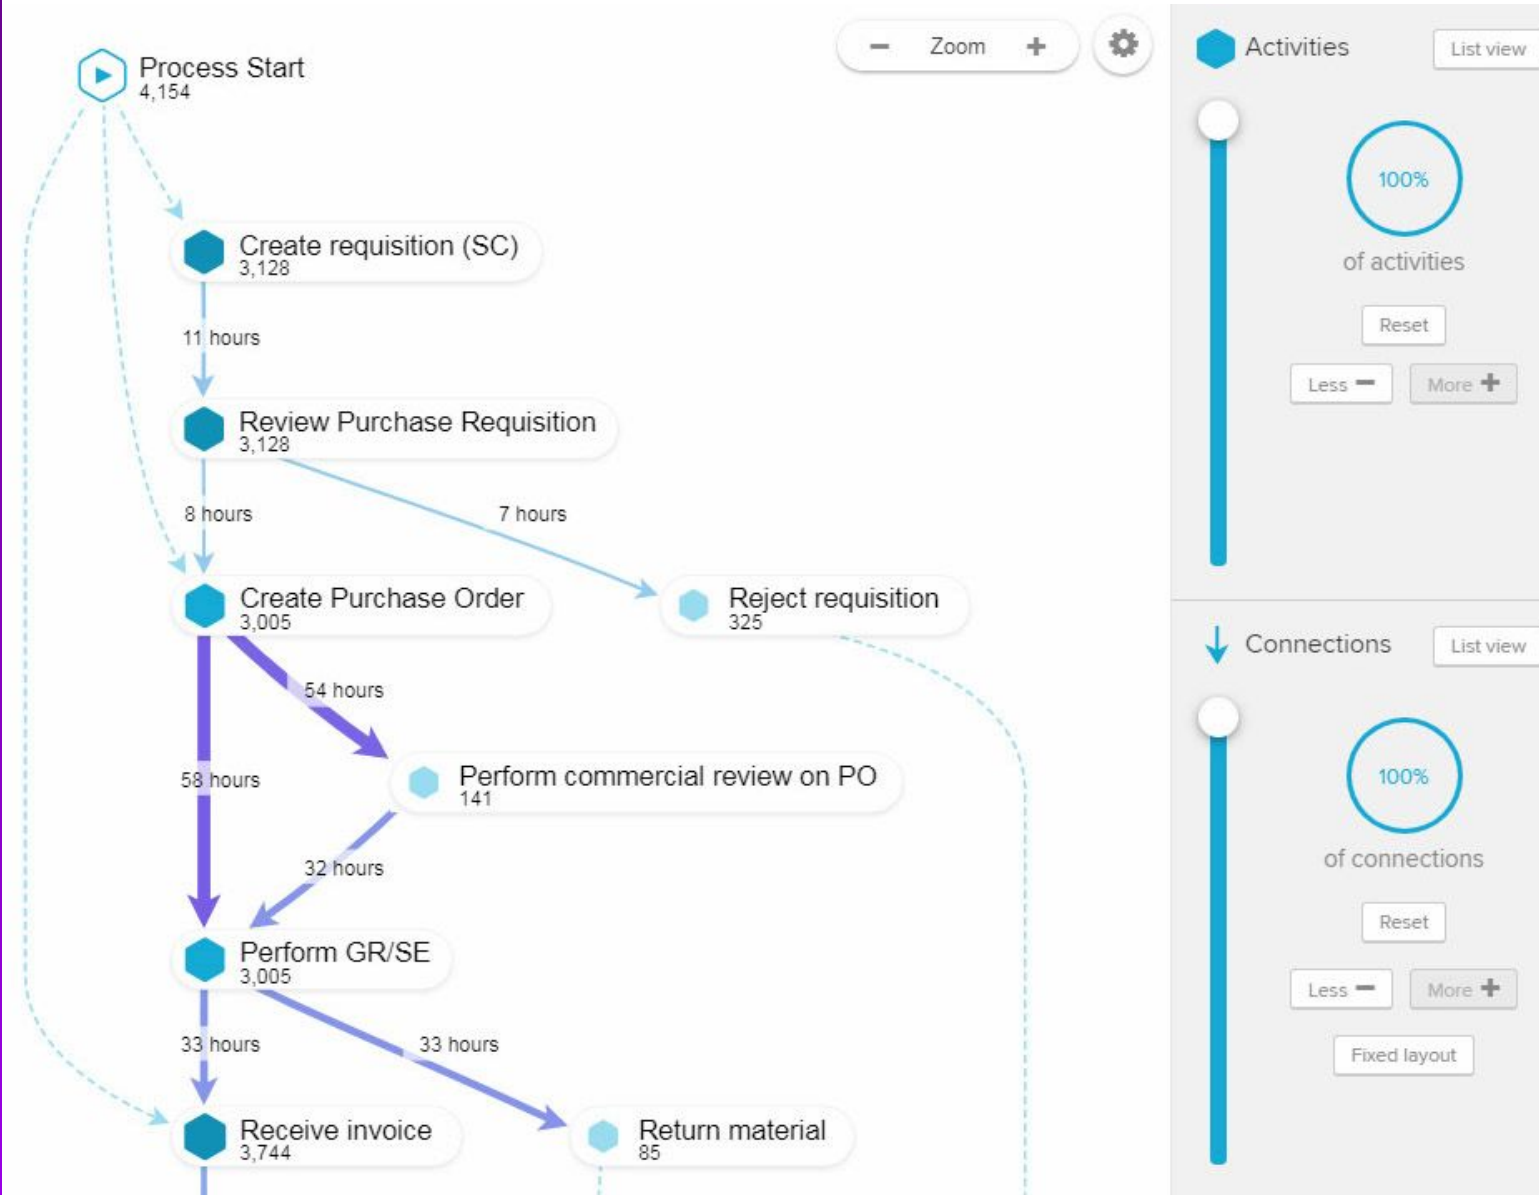

2

Processes